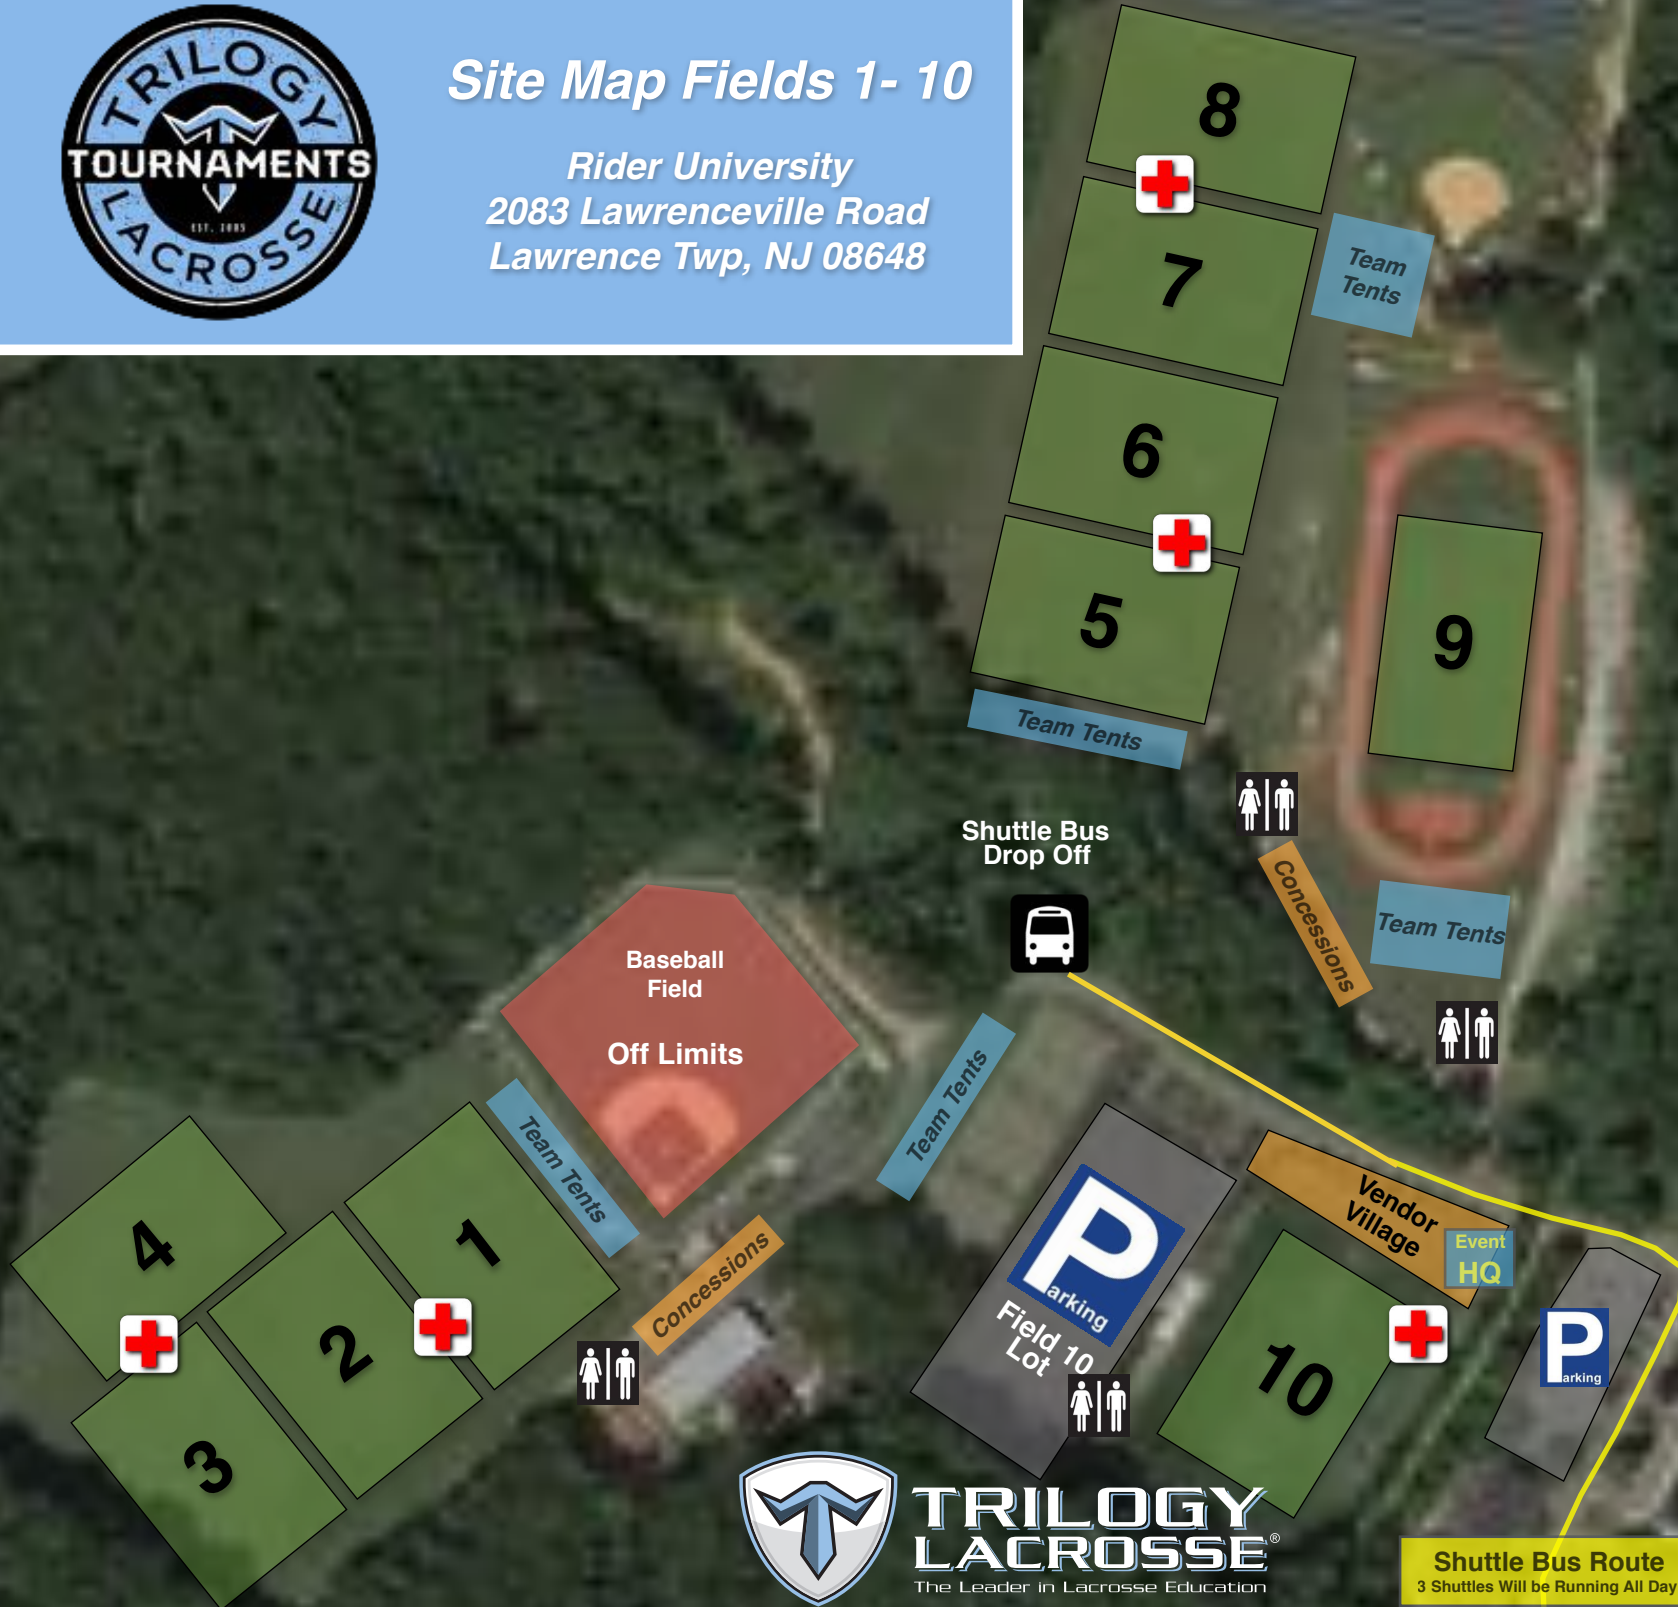

Overview Site Map

Rider University
2083 Lawrenceville Road
Lawrence Twp, NJ 08648

Site Map Fields 1- 10

Rider University
2083 Lawrenceville Road
Lawrence Twp, NJ 08648

TRILOGY LACROSSE
The Leader in Lacrosse Education

Shuttle Bus Route
3 Shuttles Will be Running All Day