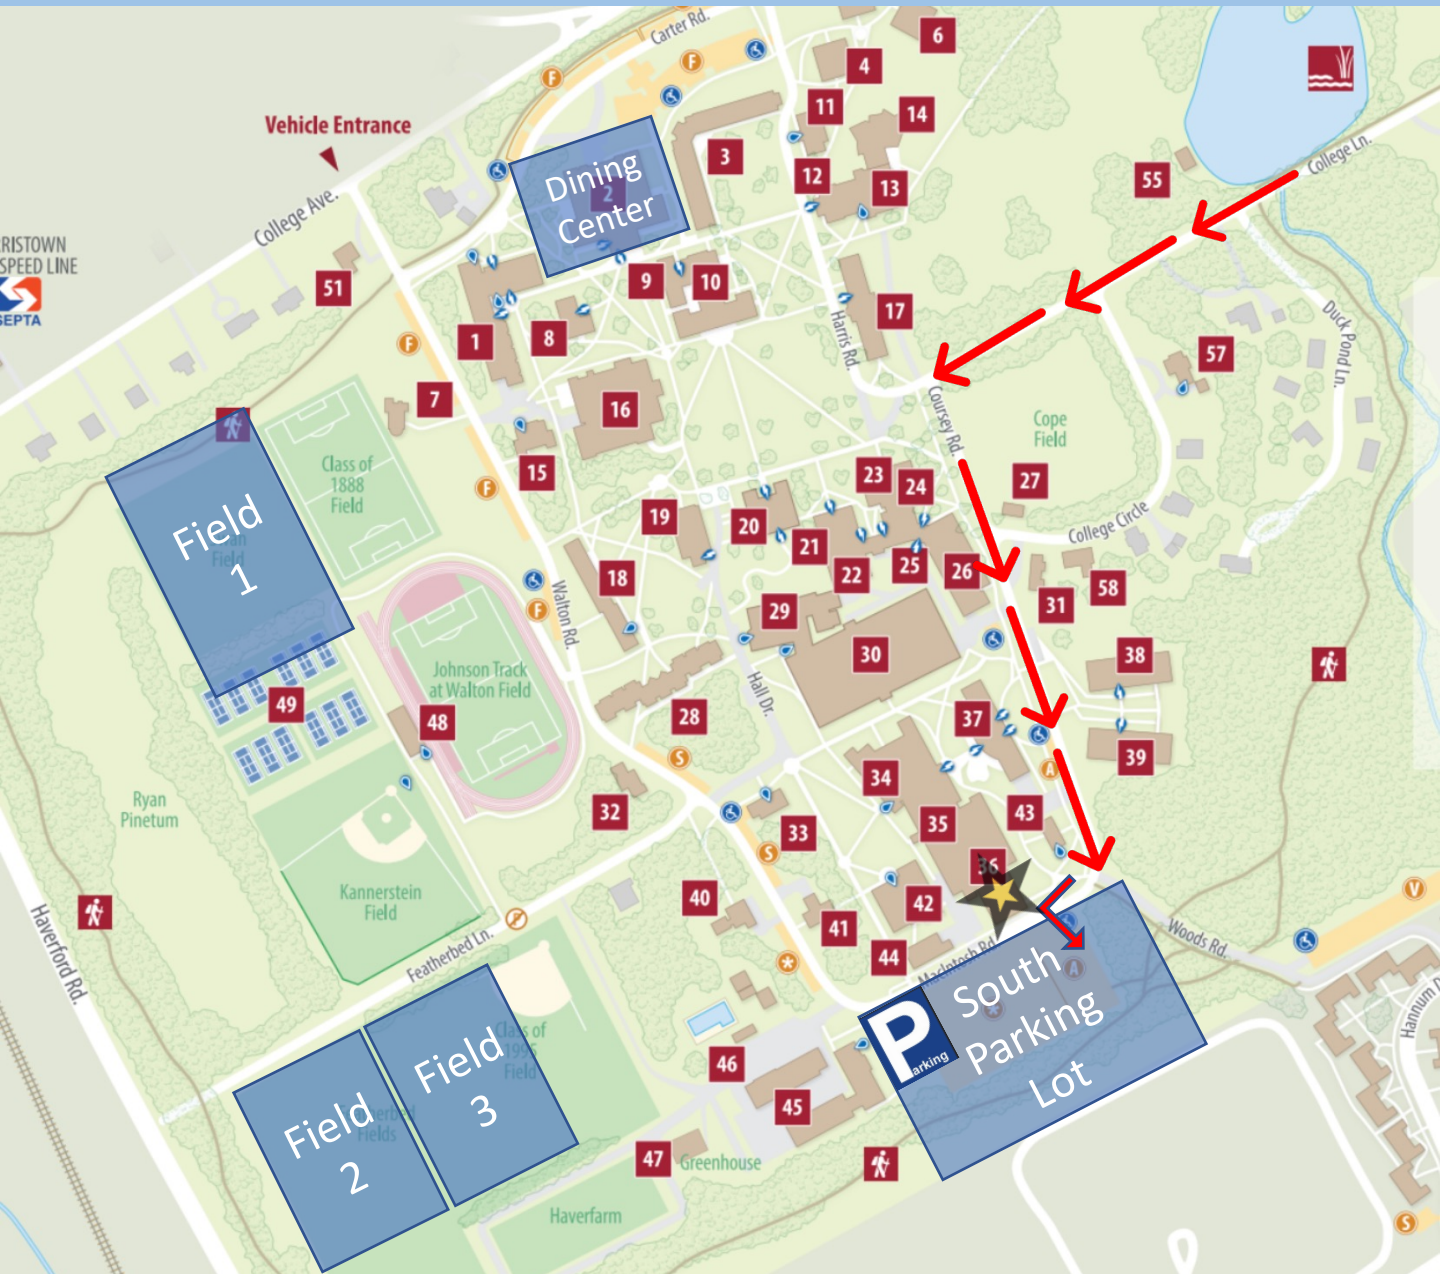

Academic Aces Showcase

Check-In Map

370 Lancaster Ave, Haverford, PA 19041

Check-In: Tuesday, July 12th

10:00am-11:00am

Location: GAIC (Marked With Star on Map)

Check-In: Wednesday, July 13th

8:15am-9:00am

Location: Check-In at Fields with Coaches