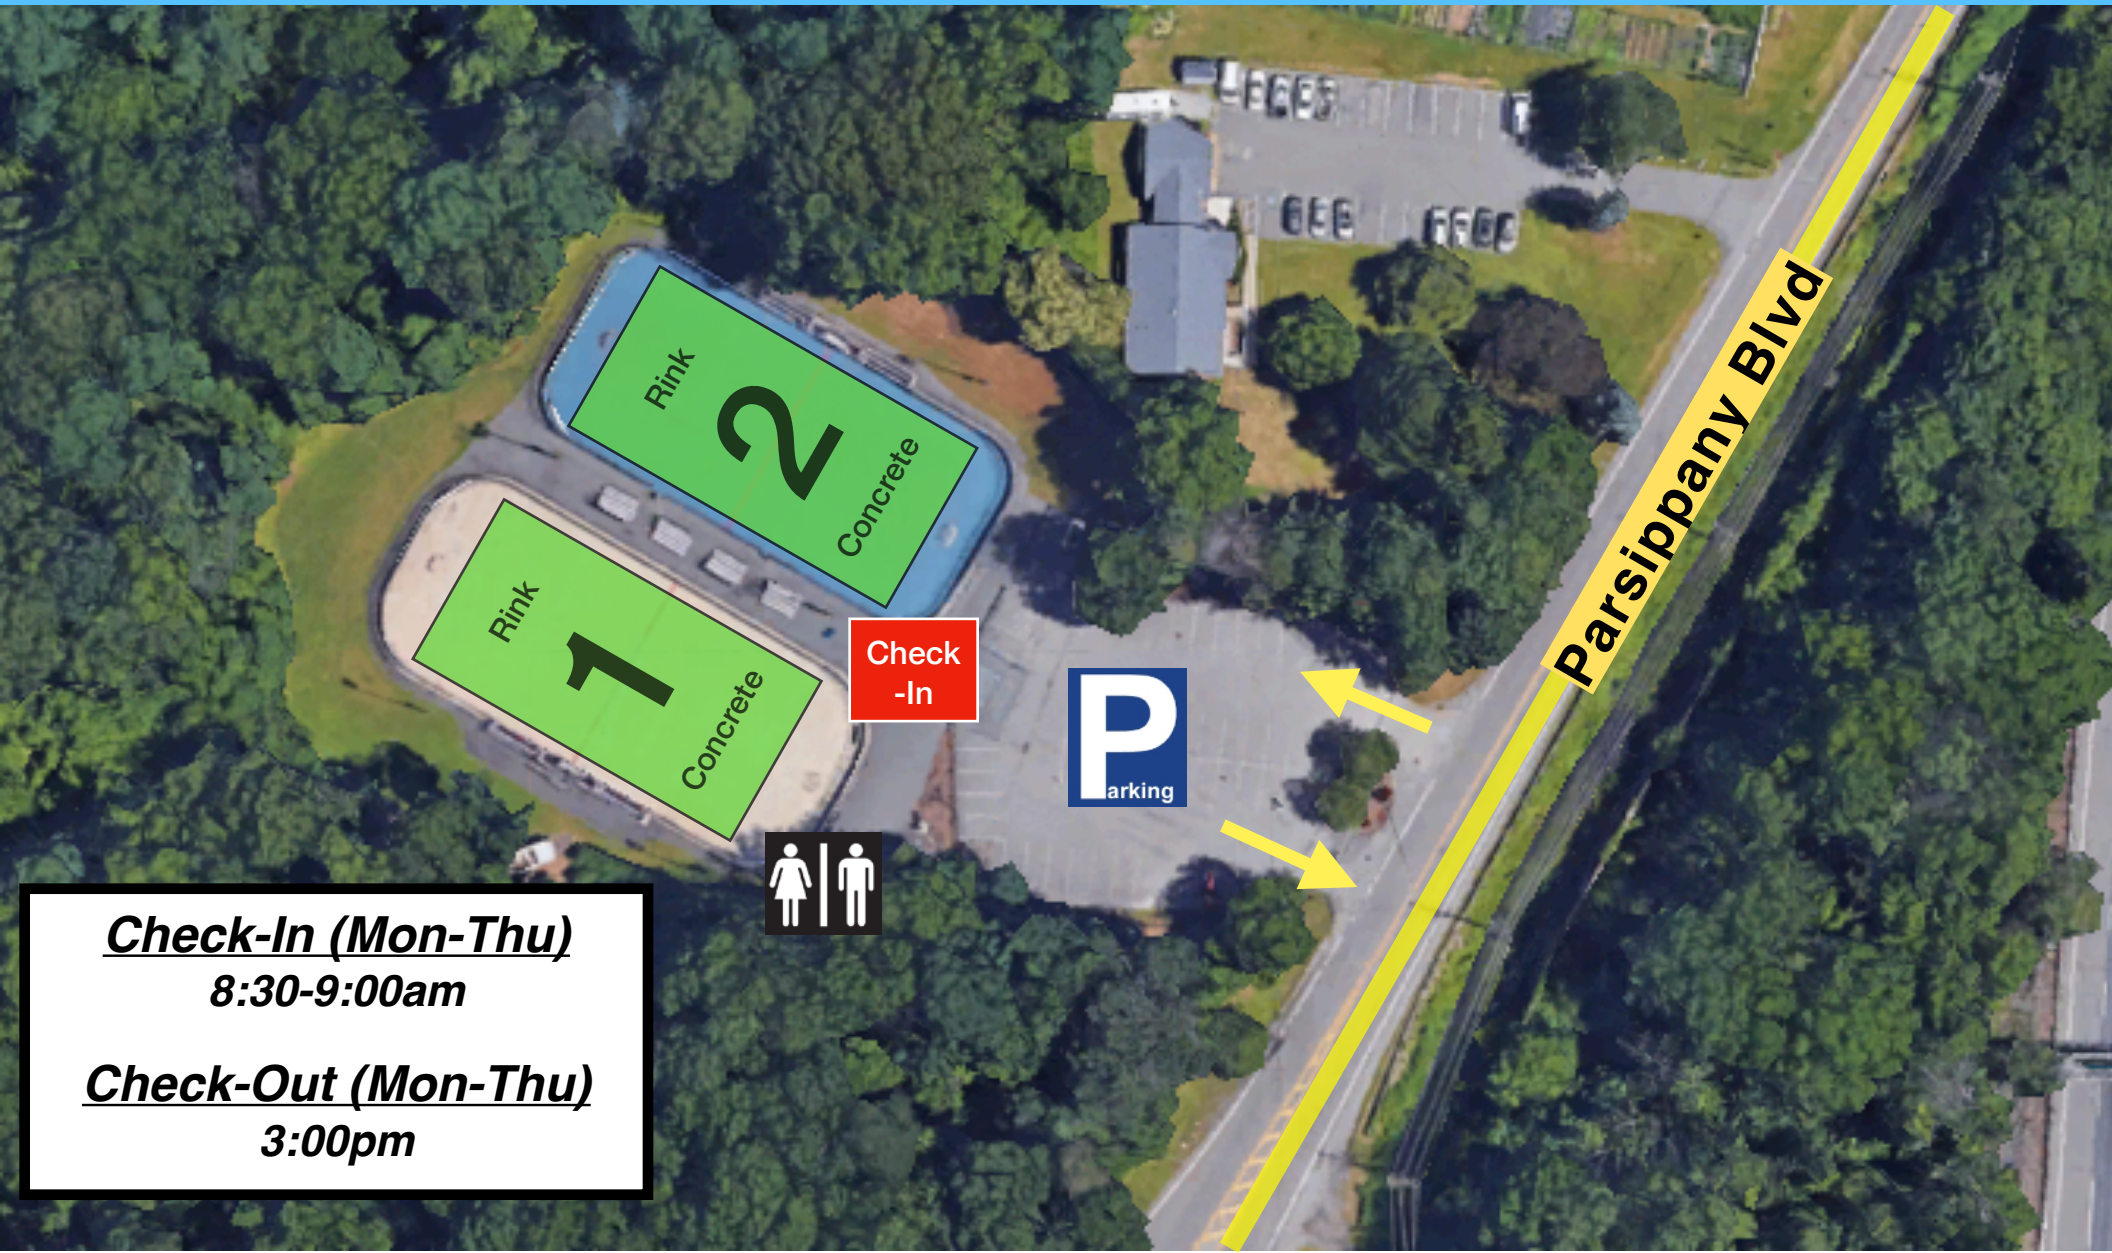

NJ Pro Box Camp

Check-In/Out Map: Monday 8/8 - Thursday 8/11

GPS: 760 Parsippany Blvd, Boonton, NJ 07005

Check-In (Mon-Thu)
8:30-9:00am

Check-Out (Mon-Thu)
3:00pm