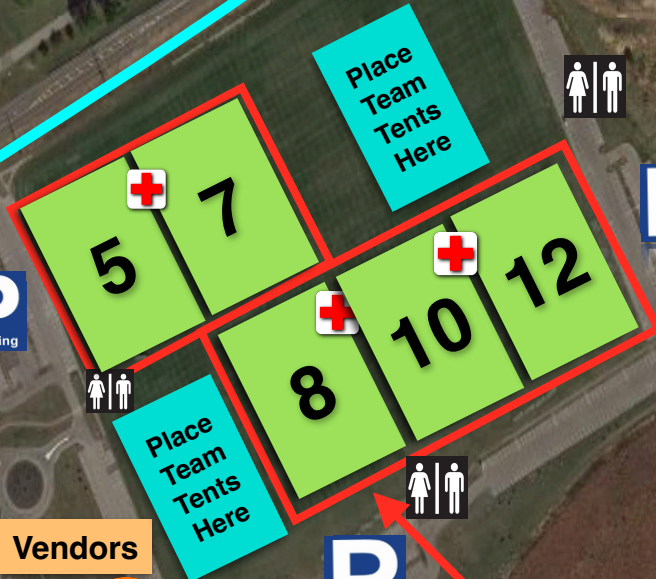

MIDWEST

TRILOGY LACROSSE
The Leader in Lacrosse Education

741

State Route 741

Greentree Rd.

Gate 2
(Access to All Fields)

Gate 1
(Fields 1-4)

Trainers will be roaming and responding to fields. They may not be stationary in these positions

Midwest Moxie Field Map

June 13-14, 2026

Warren County Sports Park

GPS:
1408 OH-741
Lebanon, OH 45036

Natural Grass Fields

Tents can also be placed anywhere outside of the field area outlined