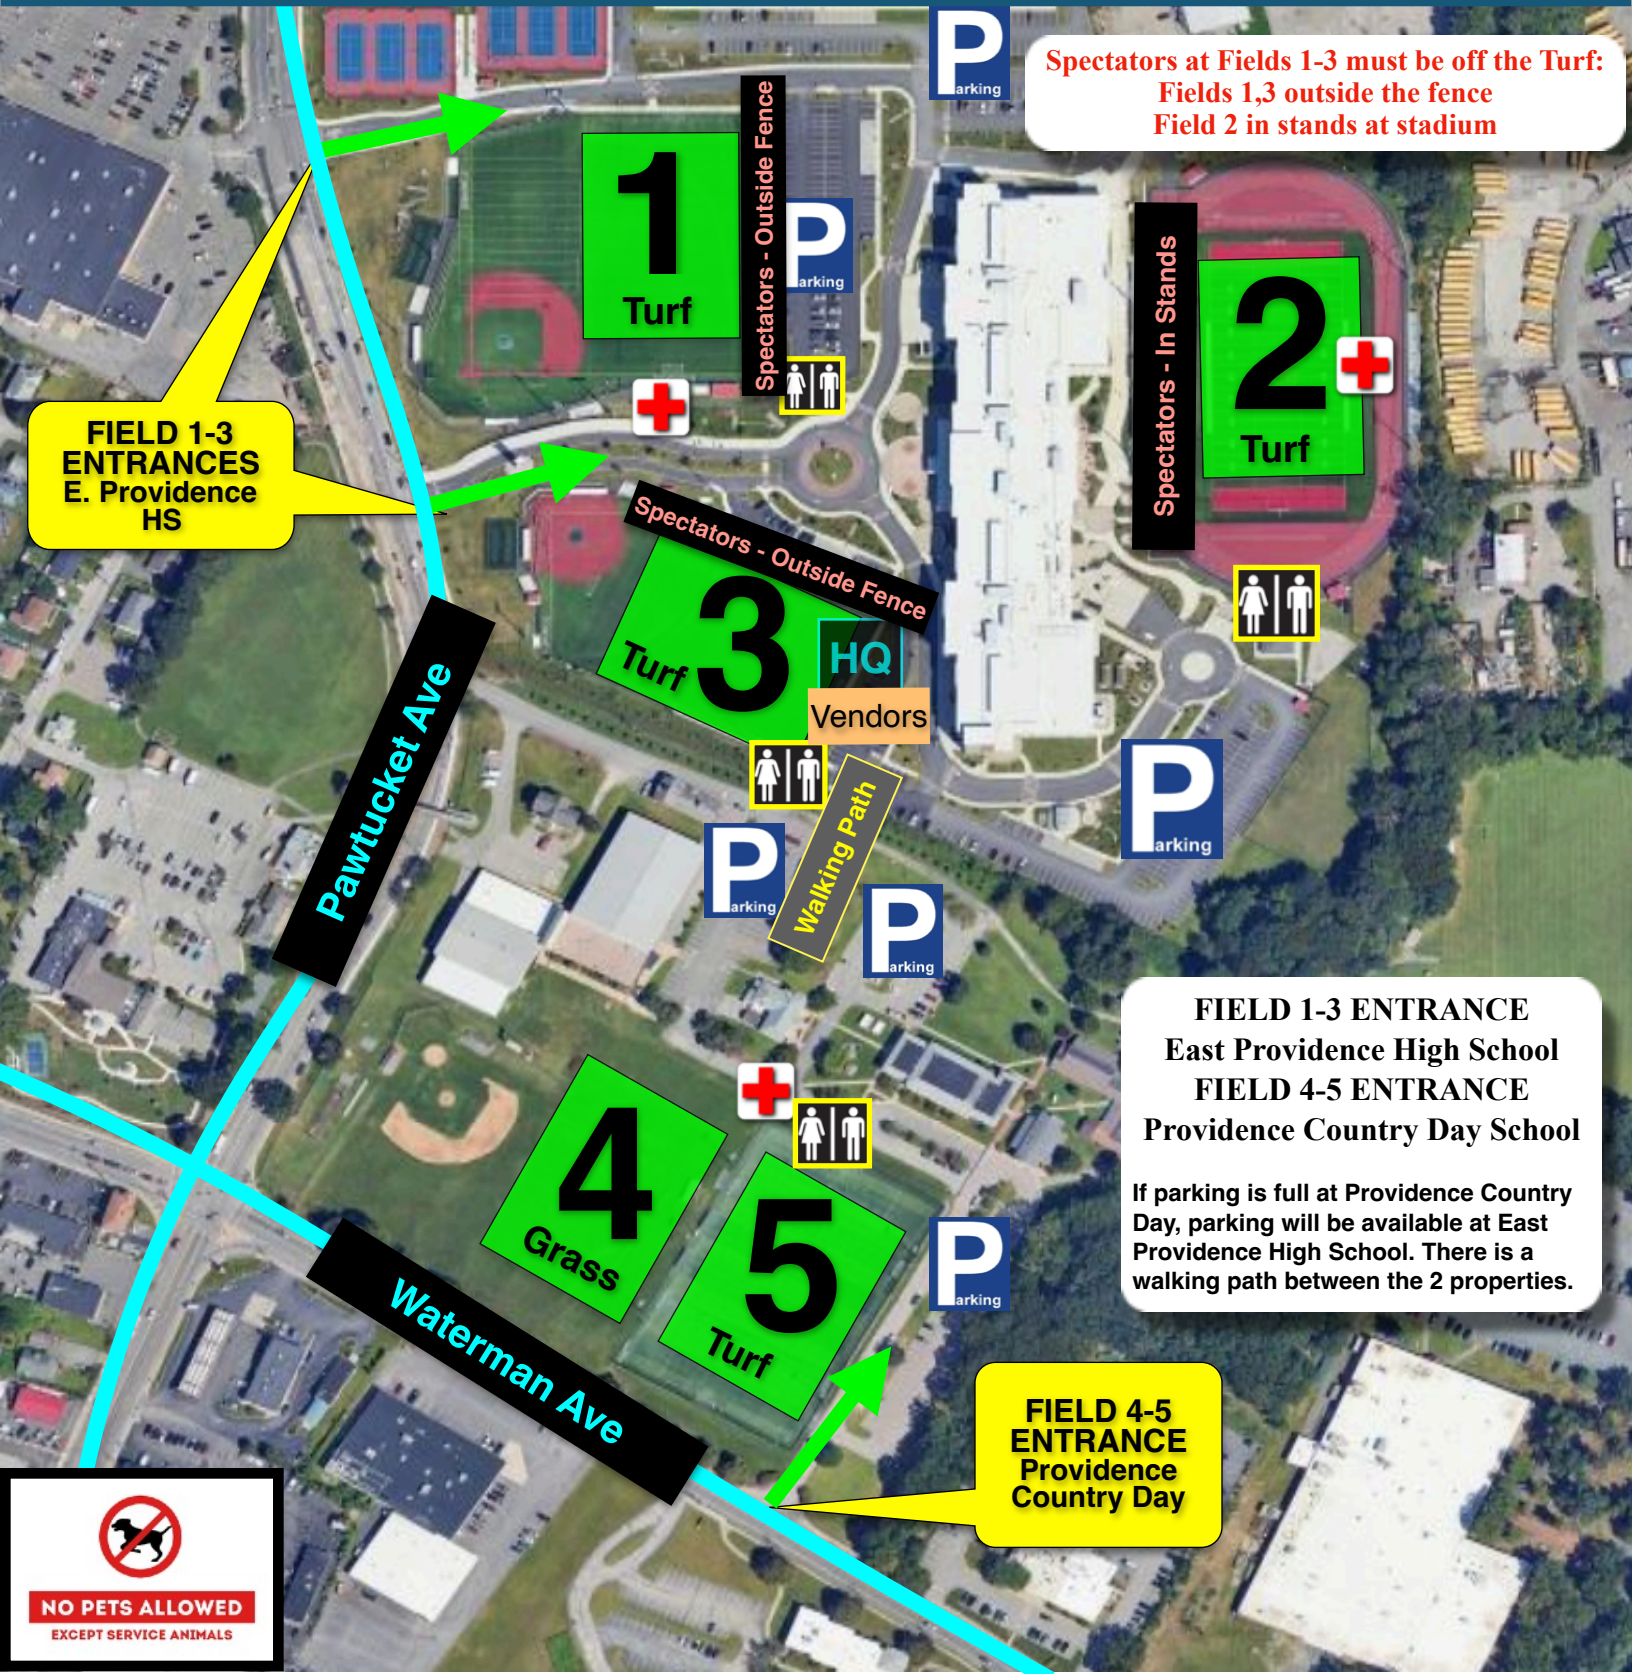

East Providence High School & Providence Country Day School

All 2030
All 2031

July 11-12, 2026

FIELDS 1-5

FIELD 1-3 Entrance: East Providence HS: 2000 Pawtucket Ave, East Providence, RI
FIELD 4-5 Entrance: Providence Ctry Day School: 660 Waterman Ave, East Providence, RI

FIELD 1-3
ENTRANCES
E. Providence
HS

Spectators at Fields 1-3 must be off the Turf:
Fields 1,3 outside the fence
Field 2 in stands at stadium

Spectators - In Stands

Spectators - Outside Fence

Spectators - Outside Fence

Pawtucket Ave

Walking Path

Waterman Ave

FIELD 1-3 ENTRANCE
East Providence High School
FIELD 4-5 ENTRANCE
Providence Country Day School

If parking is full at Providence Country Day, parking will be available at East Providence High School. There is a walking path between the 2 properties.

FIELD 4-5
ENTRANCE
Providence
Country Day

NO PETS ALLOWED
EXCEPT SERVICE ANIMALS